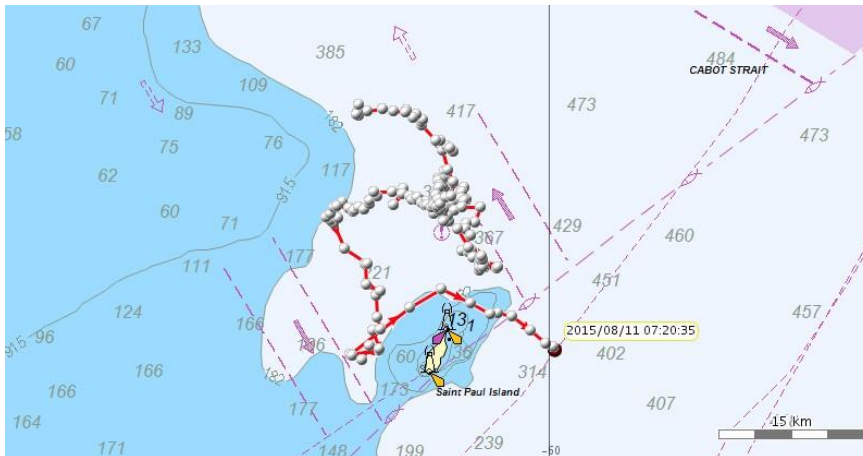

Current Satellite tag locations August 11, 2015 (9:00 am):

- 1.) Coordinates: $47^{\circ}34'49''$ N and $60^{\circ}07'06''$ W – This tag has stopped communicating with the satellite. The coordinates listed are the most recent prior to communication stopping.

- 2.) Coordinates: $47^{\circ}12'25''$ N and $59^{\circ}59'36''$ W

- 3.) Coordinates: 48°10'44" N and 63°49'29" W - This tag has stopped communicating with the satellite. The coordinates listed are the most recent prior to communication stopping.

- 4.) Coordinates: 48°10'48" N and 62°15'55" W - This tag has stopped communicating with the satellite. The coordinates listed are the most recent prior to communication stopping.

5.) Coordinates: 46°13'05" N and 59°58'04" W

Google Earth Image of all 5 locations: (Locations listed as 134686, 134684, and 134685 are the last communication with the satellite, as communication appears to have stopped with that tag.) The one located in the Sydney area has made it to land.