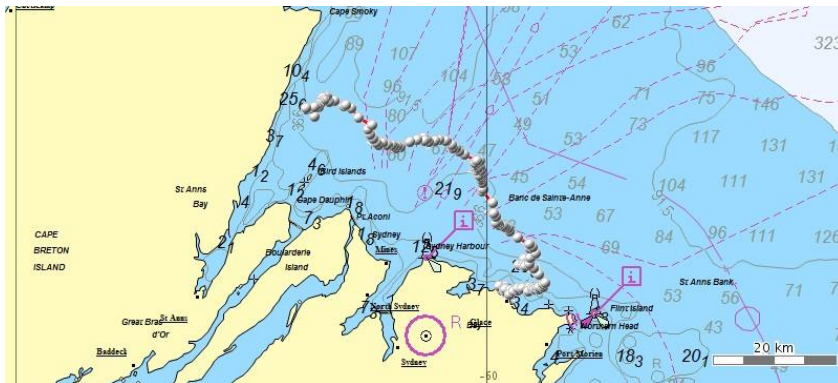

Current Satellite tag locations August 11, 2015 (9:00 am):

- 1.) Coordinates: $47^{\circ}34'49''$ N and $60^{\circ}07'06''$ W – This tag has stopped communicating with the satellite. The coordinates listed are the most recent prior to communication stopping.

- 2.) Coordinates: $47^{\circ}12'25''$ N and $59^{\circ}59'36''$ W

- 3.) Coordinates: 48°10'44" N and 63°49'29" W - This tag has stopped communicating with the satellite. The coordinates listed are the most recent prior to communication stopping.

- 4.) Coordinates: 48°10'48" N and 62°15'55" W - This tag has stopped communicating with the satellite. The coordinates listed are the most recent prior to communication stopping.

5.) Coordinates: 46°13'05" N and 59°58'04" W

Google Earth Image of all 5 locations: (Locations listed as 134686, 134684, and 134685 are the last communication with the satellite, as communication appears to have stopped with that tag.) The one located in the Sydney area has made it to land.