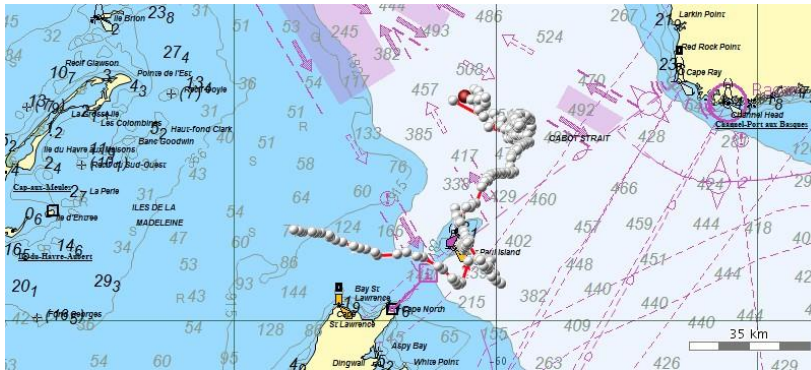

Current Satellite tag locations August 11, 2015 (9:00 am):

- 1.) Coordinates: $47^{\circ}34'49''$ N and $60^{\circ}07'06''$ W – This tag has stopped communicating with the satellite. The coordinates listed are the most recent prior to communication stopping.

- 2.) Coordinates: $47^{\circ}12'25''$ N and $59^{\circ}59'36''$ W

- 3.) Coordinates: 48°10'44" N and 63°49'29" W - This tag has stopped communicating with the satellite. The coordinates listed are the most recent prior to communication stopping.

- 4.) Coordinates: 48°10'48" N and 62°15'55" W - This tag has stopped communicating with the satellite. The coordinates listed are the most recent prior to communication stopping.

5.) Coordinates: 46°13'05" N and 59°58'04" W

Google Earth Image of all 5 locations: (Locations listed as 134686, 134684, and 134685 are the last communication with the satellite, as communication appears to have stopped with that tag.) The one located in the Sydney area has made it to land.